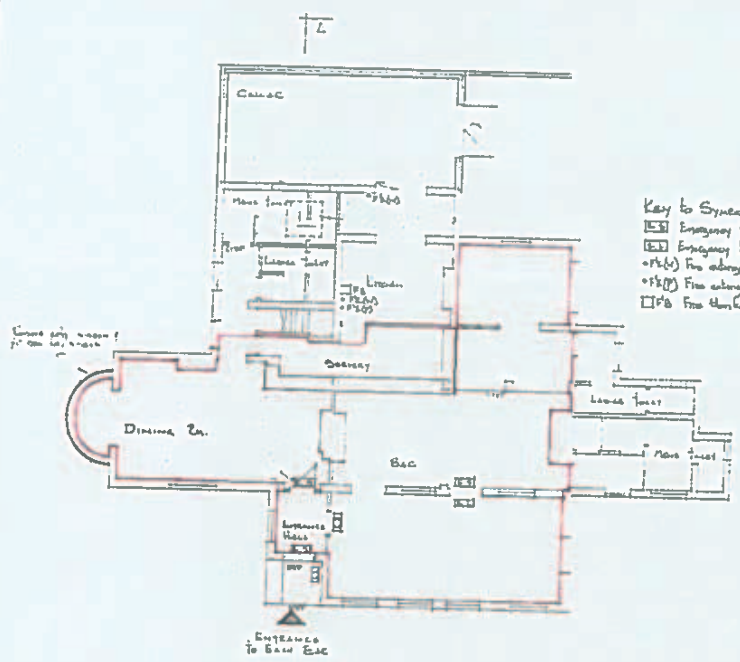

West Elevation

Section A-A

Scale 1:2000
 for OS Map Series XXXV II
 Site Plan

- Key to Symbols
- ☒ Emergency Exit
 - ☒ Emergency Light
 - (1/2) Fire extinguisher (water)
 - (1/2) Fire extinguisher (gas)
 - ☐ Fire blanket

'Spotted Dog Inn',
 Cold Ash, NE Newbury

Scale - 1:100

PLAN

LEGIBLE ACTIVITIES TAKE PLACE WITHIN REDDED AREA